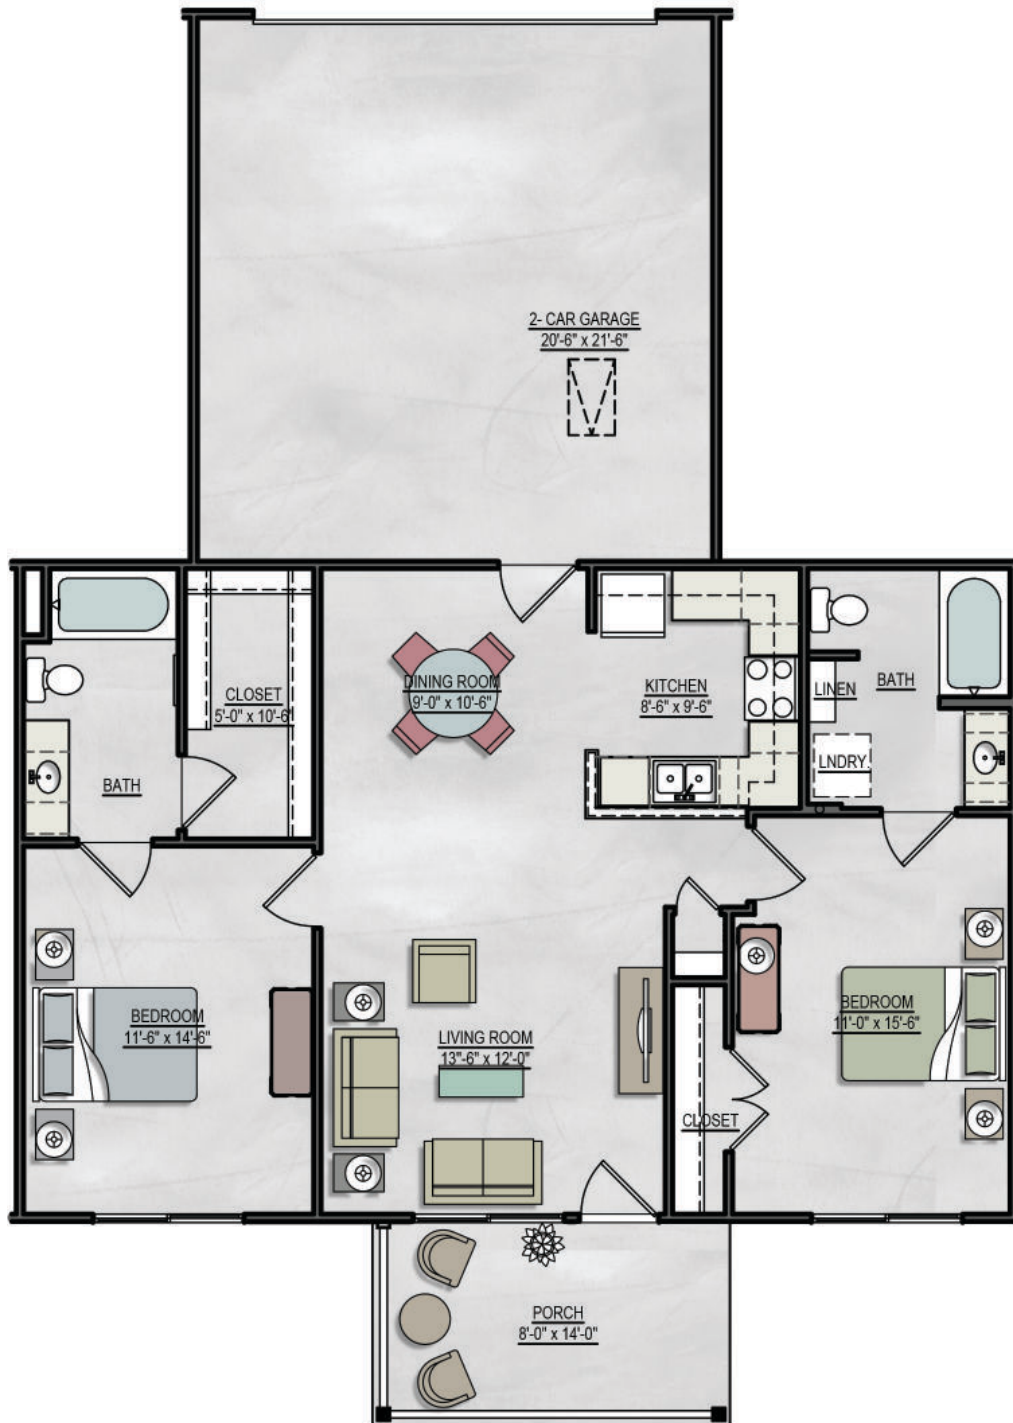

WAYFARE

ONE STORY LUXURY APARTMENTS WITH GARAGES

MARSHALL

1,039 HEATED S.F.